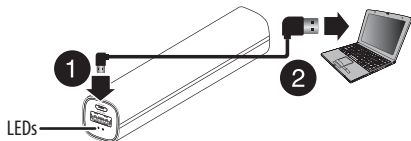

PACKAGE CONTENTS

- Mobile battery pack
- Carrying case
- Micro USB cable
- *Quick Setup Guide*

CHARGING THE MOBILE BATTERY PACK

Fully charge your mobile battery pack before using it for the first time.

- 1 Plug the small end of the USB cable into the mobile battery's IN port.
- 2 Plug the large end of the cable into a USB port on your computer, car charger, or wall charger (not included). The mobile battery begins charging.
- 3 Recharge the mobile battery when the LED starts blinking.

Before using your new product, please read these instructions to prevent any damage.

CHARGING YOUR BLUETOOTH HEADPHONE

- 1 Put the headphones in the case.
- 2 Plug the large end of the USB cable into the mobile battery's OUT port.
- 3 Plug the small end of the cable into your headphone (not included).